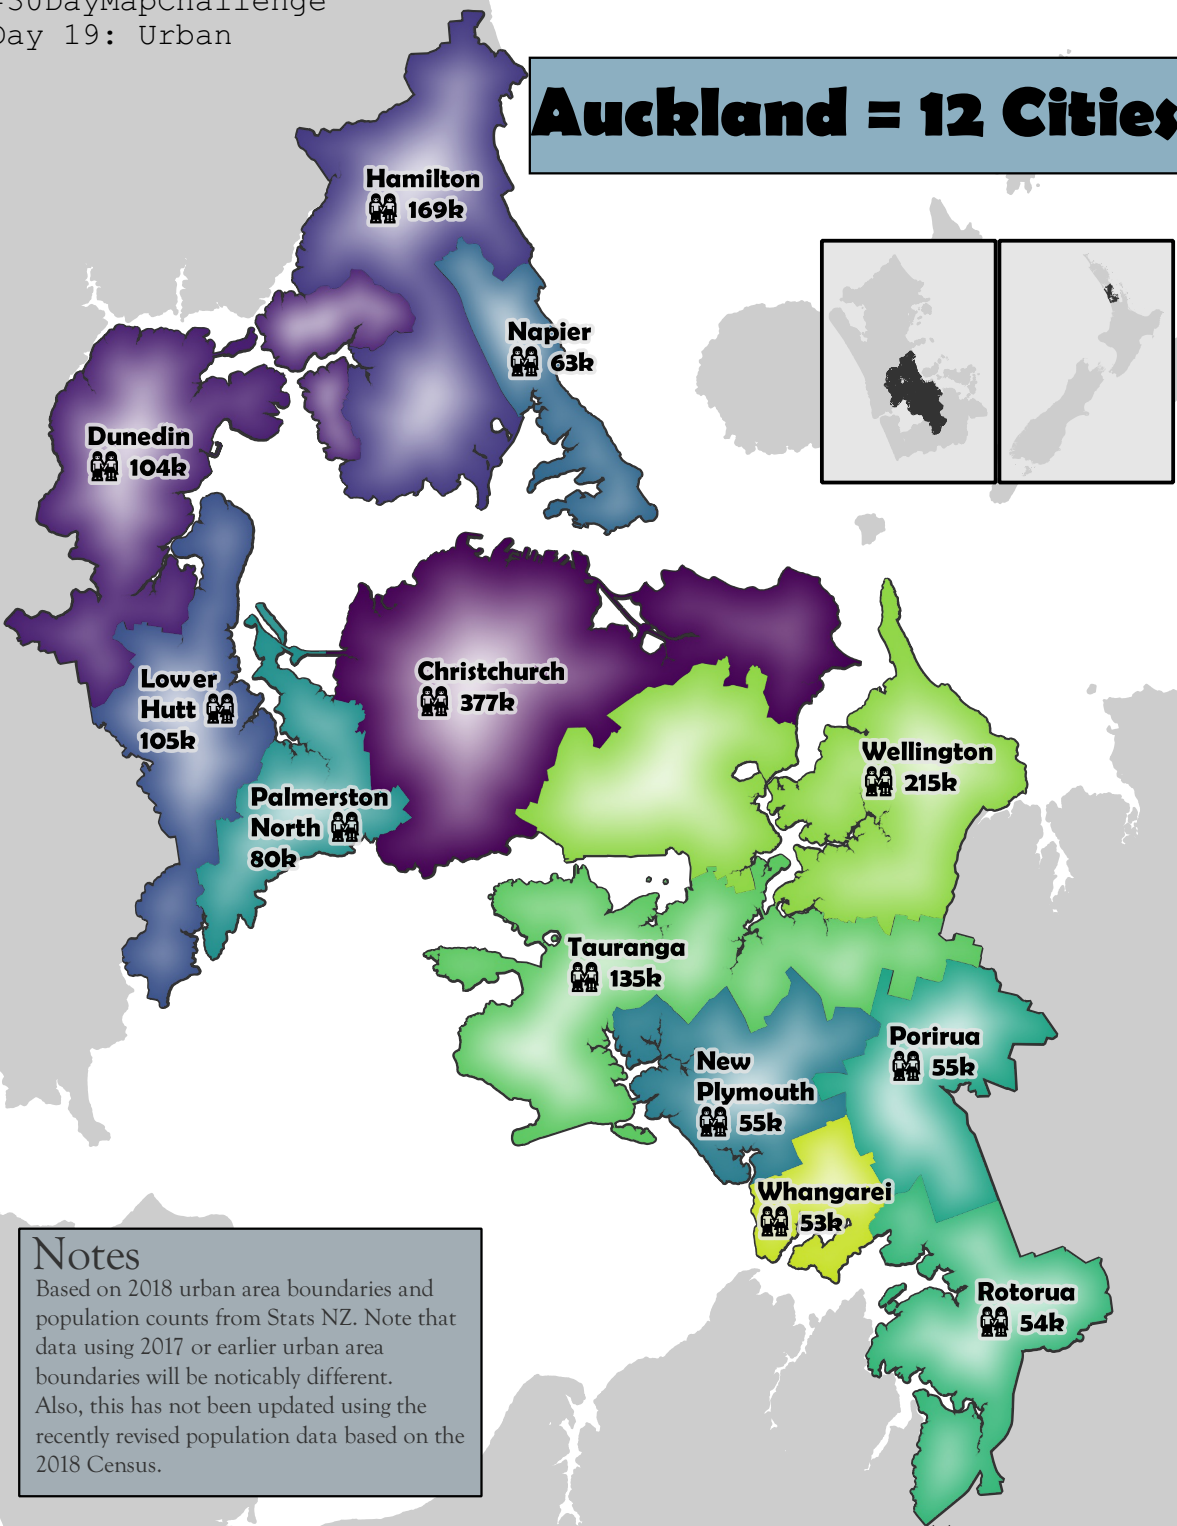

Auckland = 12 Cities

Notes
Based on 2018 urban area boundaries and population counts from Stats NZ. Note that data using 2017 or earlier urban area boundaries will be noticeably different. Also, this has not been updated using the recently revised population data based on the 2018 Census.