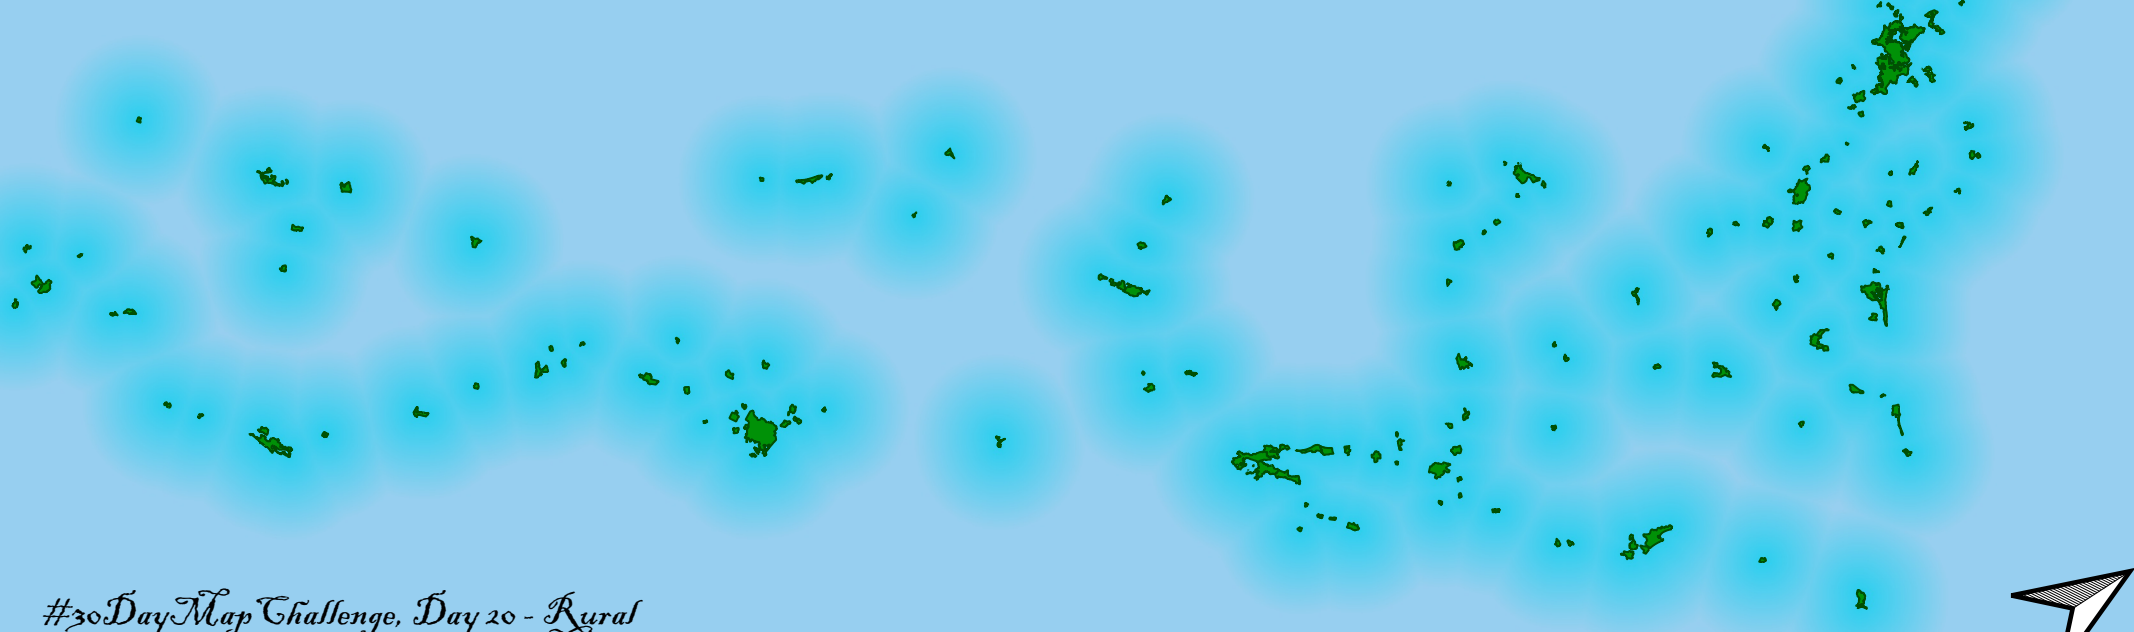

The New Zealand Urban Archipelago

#30DayMapChallenge, Day 20 - Rural

@dakvid <http://david.frigge.nz>